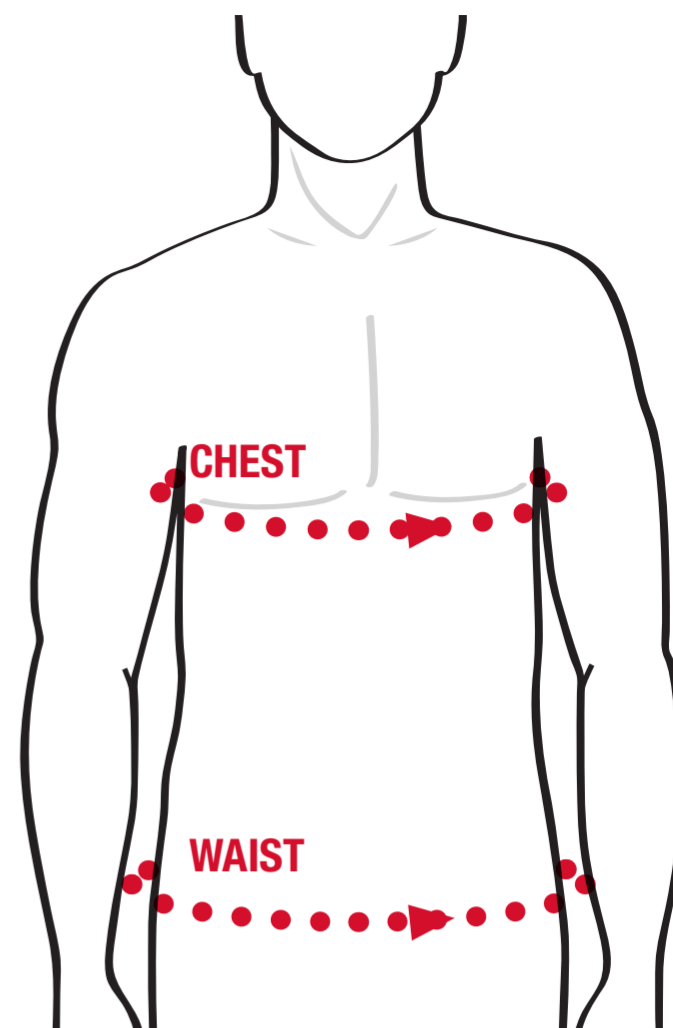

MILWAUKEE[®] SAFETY VEST SIZING GUIDE

MEASURE BODY AT SPECIFIED POINTS AND MATCH MEASUREMENT TO APPROPRIATE SIZE RANGE. SAFETY VESTS ARE DESIGNED TO LAYER OVER CLOTHING.

SIZE	S/M	L/XL	XXL/XXXL
CHEST (in/cm)	38" – 42" 96,5 cm – 106,6 cm	42" – 46" 106,6 cm – 116,8 cm	46" – 50" 116,8 cm – 127 cm
WAIST (in/cm)	30" – 34" 76,2 cm – 86,3 cm	34" – 38" 86,3 cm – 96,5 cm	38" – 42" 96,5 cm – 106,6 cm